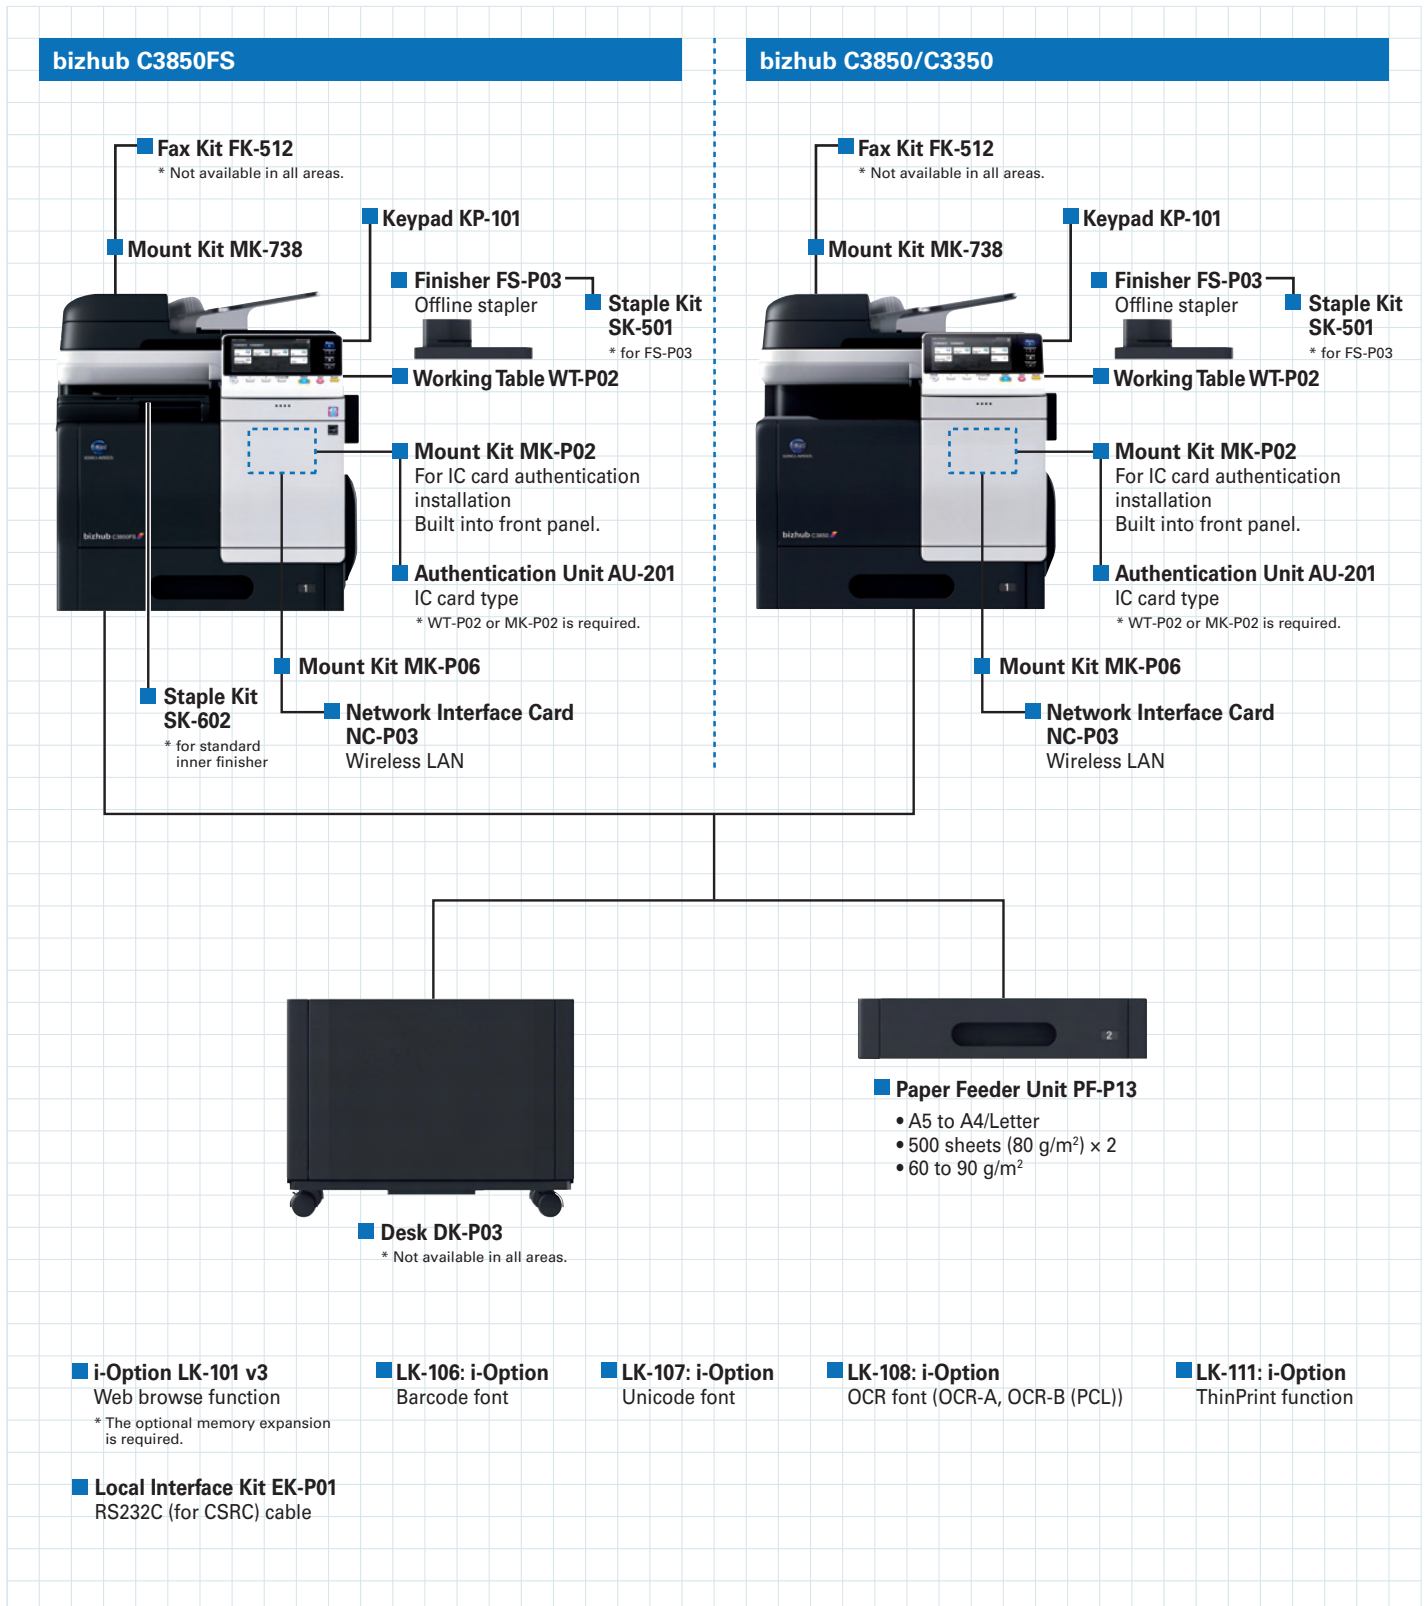

KONICA MINOLTA

bizhub C3850FS / C3850 / C3350 Spec Sheet

System

Specifications

bizhub C3850FS / C3850 / C3350 General Specifications

	bizhub C3850FS			bizhub C3850			bizhub C3350			
Type	Desktop Full Colour Printer / Copier / Scanner									
Colour Support	Full-Colour									
Copy Resolution	Scan	Main: 600 dpi × Sub: 600 dpi								
	Print	Main: 600 dpi × Sub: 600 dpi								
Gradation	256									
Memory Capacity (Std. / Max.)	1 GB / 2 GB									
HDD	320 GB									
Original Type	Sheets, Books, Objects									
Max. Original Size	A4 / Legal									
Output Size	A4 to A6, B5, B6, Legal, Letter (Short edge feed)									
Image Loss	Print	Max. 4.2 ±2.0 mm or less for top/bottom edges, Max. 4.2 ±2.0 mm or less for right/left edges								
	Copy	Max. 4.0 ±2.0 mm or less for top/bottom edges, Max. 4.0 ±2.0 mm or less for right/left edges								
Warm-Up Time*1	30 sec. or less									
First Copy Out Time*2	Colour	10.2 sec. or less	8.1 sec. or less	10.0 sec. or less						
	B&W	9.3 sec. or less	7.2 sec. or less	9.0 sec. or less						
Copy Speed (A4)	Colour/B&W: 38 ppm		Colour/B&W: 38 ppm	Colour/B&W: 33 ppm						
Copy Magnification	Fixed Same Magnification	1: 1±1.0% or less								
	Scaling Up	1: 1.154 / 1.224 / 1.294 / 1.414 / 1.545 / 1.631 / 2.000								
	Scaling Down	1: 0.866 / 0.816 / 0.785 / 0.707 / 0.647 / 0.607 / 0.500								
	Preset	3								
	Zoom	25 to 400% (in 0.1% increments)								
Paper Capacity (80 g/m ²)	Standard Tray	550 sheets								
	Multiple Bypass Tray	100 sheets								
Max. Paper Capacity (80 g/m ²)	1,650 sheets									
Paper Weight	Standard Tray	60 to 210 g/m ²								
	Multiple Bypass Tray	60 to 210 g/m ²								
Multiple Copy	1 to 999 sheets									
Auto Duplex	Paper Size	A4, B5, Legal, Letter (Short edge feed)								
	Paper Weight	60 to 210 g/m ²								
Power Requirements	AC 220 to 240 V / 7.5 A (50 to 60 Hz)									
Max. Power Consumption	1.7 kW or less									
Dimensions [W] × [D] × [H]	555 × 584 × 603 mm (21-3/4" × 23" × 23-3/4")									
Weight	Approx. 53.0 kg (116-3/4 lb)		Approx. 47.6 kg (105 lb)		Approx. 47.5 kg (104-3/4 lb)					
	830 × 932 mm (32-3/4" × 36-3/4")		784 × 932 mm (31" × 36-3/4")		784 × 932 mm (31" × 36-3/4")					